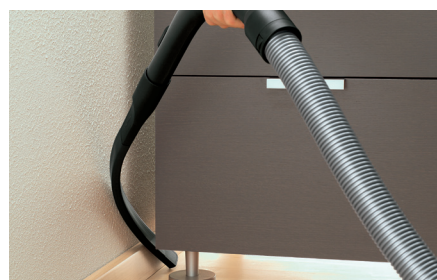

Classic C1 HomeCare

Superior Performance with Exceptional Value

Features:

- Powerful 1,200-watt Miele-made Vortex Motor™
- 6-stage suction control via rotary dial
- Unique AirClean FilterBags™ type G/N, 4.76 quart
- HEPA Exhaust Filter (*SF-HA 30*)
- Exceptionally lightweight
- High Impact ABS Plastics Case
- Electrical connections integrated into the stainless steel telescopic wand
- Electro Plus Electrobrush (*SEB 228*)
- AirTeQ Combination Floor Tool (*SBD 285-3*)
- Deluxe handle grip with electrobrush control
- Dusting brush, upholstery tool and crevice nozzle on VarioClip™
- 29.5 ft overall cleaning radius
- Outstanding HomeCare Warranty: 5 Years on the Complete Vacuum

Electro Plus (*SEB 228*)

AllTeQ Combination (*SBD 285-3*)

Flexible Crevice Tool (*SFD 20*)

Universal brush (*SUB 20*)

1038 Lancaster Road
Manheim, PA 17545
717-665-5126
Ristenbatt.com/HC

MODEL OVERVIEW
Classic C1 HomeCare
Color: Mango Red
Floor Tools: AirTeQ Combination Floor tool (<i>SBD 285-3</i>) Electro Plus Electrobrush (<i>SEB 228</i>)
Exhaust Filter: HEPA Filter SF-HA 30
Item Number: 10367690 (41BAN034USA)
EAN Number: 4002515536544