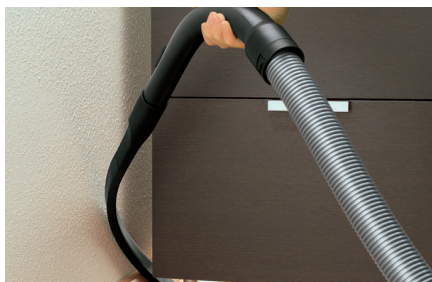

Complete C3 HomeCare+

The pinnacle of performance and convenience

Features:

- Low-noise, 1,200-watt Miele-made Vortex Motor™
- Deluxe handle grip with electrobrush controls and suction controls
- Lightweight skeleton construction
- Automatic setting
- Automatic standby switch in rear park
- Exclusive AirClean Sealed System™
- Unique AirClean FilterBags™, type G/N, 4.76 quart
- HEPA AirClean Filter (SF-HA 50)
- Filter replacement indicator
- AllTeQ combination floor tool (SBD 285-3)
- Flexible crevice tool (SFD 20)
- Universal dusting brush (SUB 20)
- Electro Premium electrobrush (SEB 236)
- Integrated dusting brush, upholstery tool and crevice nozzle
- One-touch cable rewind
- 36 ft overall cleaning radius
- Outstanding HomeCare Warranty: 5 Years on the Complete Vacuum

AllTeQ Combination Floor Tool (SBD 285-3)

Electro Premium (SEB 236)

Flexible Crevice Tool (SFD 20)

+/- Handle Controls

1038 Lancaster Road
Manheim, PA 17545
717-665-5126
Ristenbatt.com/HC

MODEL OVERVIEW
Complete C3 HomeCare+
Color: Mango Red
Floor Tools: Electro Premium (SEB 236) AllTeQ combination Floor Tool (SBD 285-3)
Filter: HEPA AirClean Filter (SF-HA50)
Item Number: 10014750 (41GPE031USA)
EAN: 4002515536483
List Price: \$1,499.00