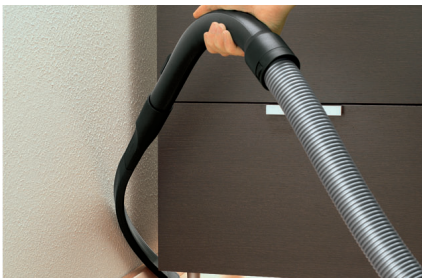

Flexible Crevice Nozzle (SFD 20)